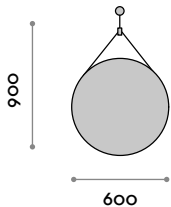

Jupiter

Runder Spiegel mit pulverbeschichtetem Metallrahmen

Optional auf Anfrage erhältlich

- Schutzfolie für Mindestmengen (zur Überprüfung an die technische Abteilung anfragen)

Rahmen und gürtel

Metall und leder

Weiß

Schwarz

Spiegel

Silber

JUP600

Runder Spiegel mit pulverbeschichtetem Metallrahmen

- Rahmen in zwei Farben, schwarz und weiß
- Kunstledergürtel in zwei Farben, schwarz und weiß
- Spiegeldicke 4 mm

Abmessungen

B 600 mm / T 32 mm / H 900