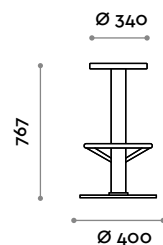

## Rahmen

Stahl

1  
Schwarz

2  
Grau

3  
Weiss

### Abmessungen

Ø 400 mm / H 767 mm

follow us

**fit  
interiors**

**furniture for gyms,  
health and golf clubs,  
spa&wellness, hotel,  
medical and corporate**

**visit** [www.fitinteriors.com](http://www.fitinteriors.com)