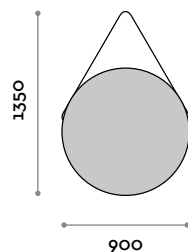

### Abmessungen

ø 600 mm / P 32 mm / H 900 mm

### Abmessungen

ø 800 mm / T 32 mm / 1350 mm

follow us

**fit  
interiors**

**furniture for gyms,  
health and golf clubs,  
spa&wellness, hotel,  
medical and corporate**

**visit** [www.fitinteriors.com](http://www.fitinteriors.com)