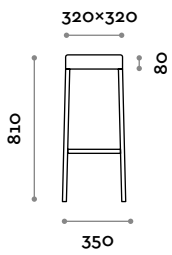

Tibbs

Steel frame stool with padded seat and covered in eco-leather.

Seat

Eco-leather

A
Black

B
Dark grey

C
Beige

Frame

Steel

Polished
chrome

TIBBS