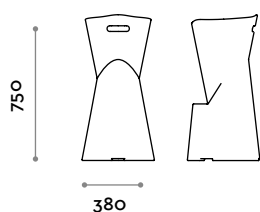

Strike

Sgabello in polietilene, materiale 100% riciclabile, adatta per interno ed esterno.

Seduta

Polietilene

A Bianco	B Antracite	C Rosso oriente	D Blu cielo	E Giallo mango

---

STRIKE