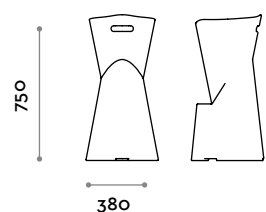

Strike

Stool in polyethylene, 100% recyclable material, suitable for indoor and outdoor use.

Seat

Polyethylene

- A
  White
- B
  Anthracite
- C
  Oriental red
- D
  Blue sky
- E
  Mango yellow

STRIKE