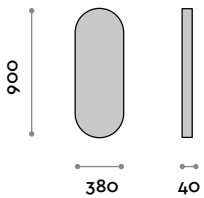

Frame

Aluminum

A  
White

B  
Black

Mirror

Silver

SAT9038LED