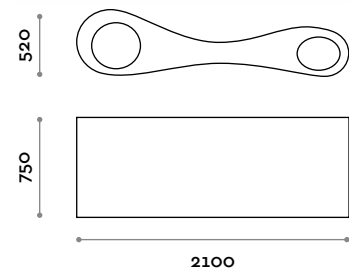

Seat

Polyethylene

PRIME

A
White

B
Anthracite

C
Oriental red

D
Blue sky

E
Mango yellow