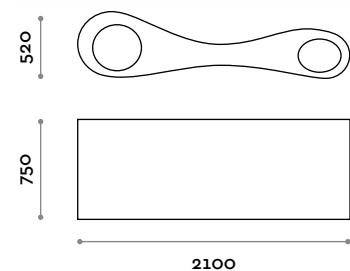

Prime

arch. Simone Micheli

Lettino in polietilene, materiale 100% riciclabile, di facile manutenzione, ideale per ambienti bagnati, adatto anche per l'utilizzo all'esterno.

Seduta

Polietilene

PRIME