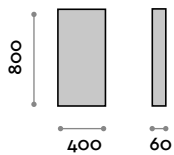

Mirror with anodized aluminum frame joined at 45° with LED

- Black frame
- 5 mm mirror thickness
- Safety film
- Vertical or horizontal fixing
- CE
- 360° ambient lighting diffused through 45° Plexiglas
- Illuminated touch ON/OFF sensor switch
- Defogger function
- LED temperature color 4000K
- 220V, CE, IP44

Frame
Aluminum

Black

Mirror

Silver

PO8040LED