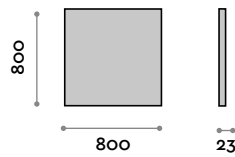

Silver

PO8040

PO8060

PO8080

PO80100

PO80120

Mirror with anodized aluminum frame joined at 45° with LED

- Black frame
- 5 mm mirror thickness
- Safety film
- Vertical or horizontal fixing
- CE
- 360° ambient lighting diffused through 45° Plexiglas
- Illuminated touch ON/OFF sensor switch
- Defogger function
- LED temperature color 4000K
- 220V, CE, IP44