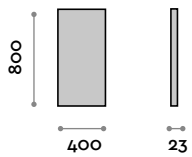

Polis

Mirror with anodized aluminum frame joined at 45°

- Black frame
- 5 mm mirror thickness
- Safety film
- Vertical or horizontal fixing
- CE

Frame

Aluminum

Black

Mirror

Silver

PO8040

PO8060

PO8080

PO80100

PO80120