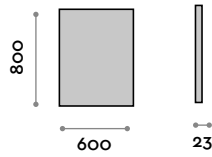

Polis

Mirror with anodized aluminum frame joined at 45°

- Black frame
- 5 mm mirror thickness
- Safety film
- Vertical or horizontal fixing
- CE

Frame

Aluminum

Black

Mirror

Silver

PO8040

PO8060

PO8080

PO80100

PO80120