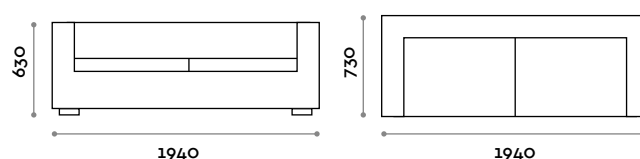

Seduta
Ecopelle

DV90
Poltrona

DV137
Divano 2 posti

DV161
Divano 2 posti

DV194
Divano 3 posti

Perla

Armchair and sofas with high density upholstery and covered with fireproof eco-leather (UNI 9175 class 1M certification).