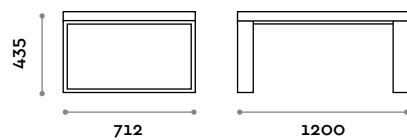

Single-deep bench in MDF and laminate

PSM180S-20

Single-deep bench in MDF and laminate

Seat

Finishes

THE SWATCH BOOK

PSM120D-20

Double-deep bench in MDF and laminate