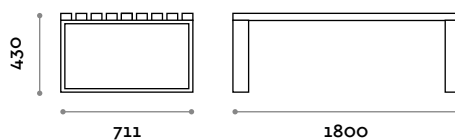

Natural Wengé

PSD120D

Solid ash slats bench, double-deep

PSD180D

Solid ash slats bench, double-deep

Frame
Painted steel

Light grey Black White

PSM120S-20