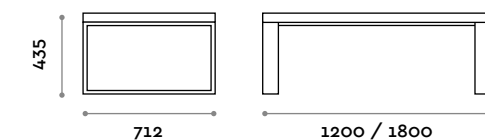

PSM180D-20

Double-deep bench in MDF and laminate