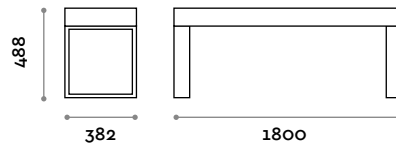

PSM180D-20

Double-deep bench in MDF and laminate

Frame
Painted steel

PSC120SP
Single-deep eco-leather upholstered bench

PSC180SP
Single-deep eco-leather upholstered bench

Seat
Eco-leather
 THE SWATCH BOOK

PSC120DP
Double-deep eco-leather upholstered bench