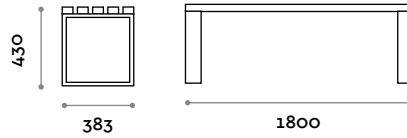

Frame
Painted steel

Light grey Black White

PSD120S

Solid ash slats bench, single-deep

PSD180S

Solid ash slats bench, single-deep

Seat

Slats in solid ash wood