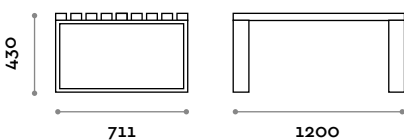

PSD120D

Solid ash slats bench, double-deep