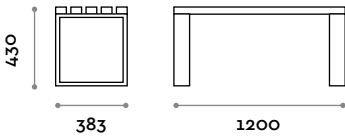

Frame
Painted steel

Light grey Black White

PSD120S

Solid ash slats bench, single-deep

PSD180S

Solid ash slats bench, single-deep

Seat

Slats in solid ash wood