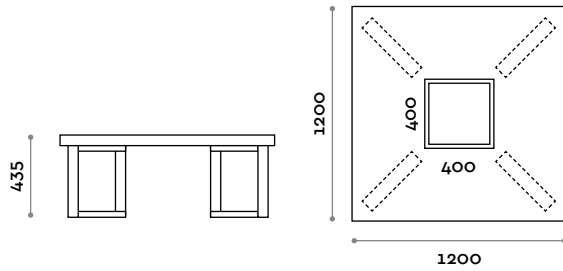

PSC180DP
Double-deep eco-leather upholstered bench

Frame
Painted steel

PQM120-20

Square bench in MDF and laminate with square vase

Seat

Finishes

THE SWATCH BOOK

PQC120