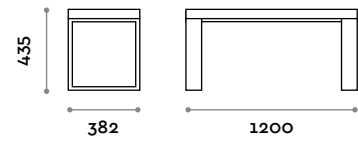

PSM120S-20

Single-deep bench in MDF and laminate