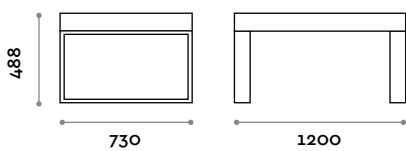

PSM180D-20

Double-deep bench in MDF and laminate

Frame
Painted steel

PSC120SP
Single-deep eco-leather upholstered bench

PSC180SP
Single-deep eco-leather upholstered bench

Seat
Eco-leather
 THE SWATCH BOOK

PSC120DP
Double-deep eco-leather upholstered bench