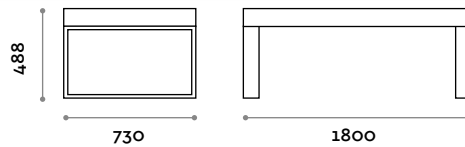

PSC180DP
Double-deep eco-leather upholstered bench