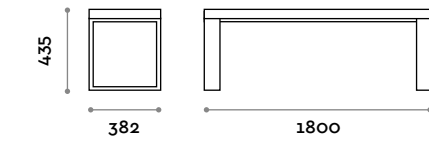

PSM180S-20

Single-deep bench in MDF and laminate