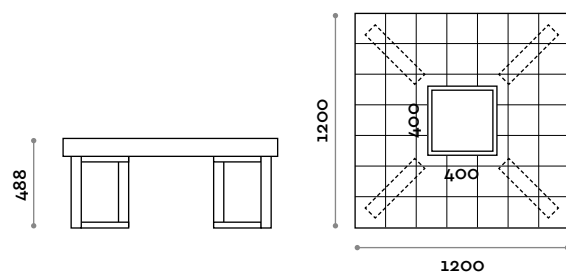

PQC120

Eco-leather upholstered square bench with square vase

Seat

Eco-leather

THE SWATCH BOOK