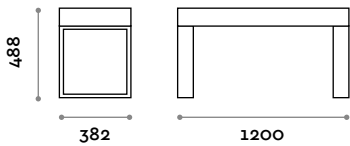

PSM180D-20

Double-deep bench in MDF and laminate

Frame
Painted steel

PSC120SP
Single-deep eco-leather upholstered bench

PSC180SP
Single-deep eco-leather upholstered bench

Seat
Eco-leather
 THE SWATCH BOOK

PSC120DP
Double-deep eco-leather upholstered bench