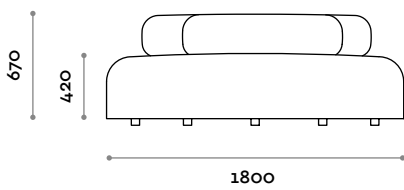

Seduta
Ecopelle

LUNA

Luna

Circular seat with small backrest, upholstery and covering in fire-retardant eco-leather (UNI 9175 class 1IM certification).

Seat

Eco-leather

THE SWATCH BOOK

LUNA